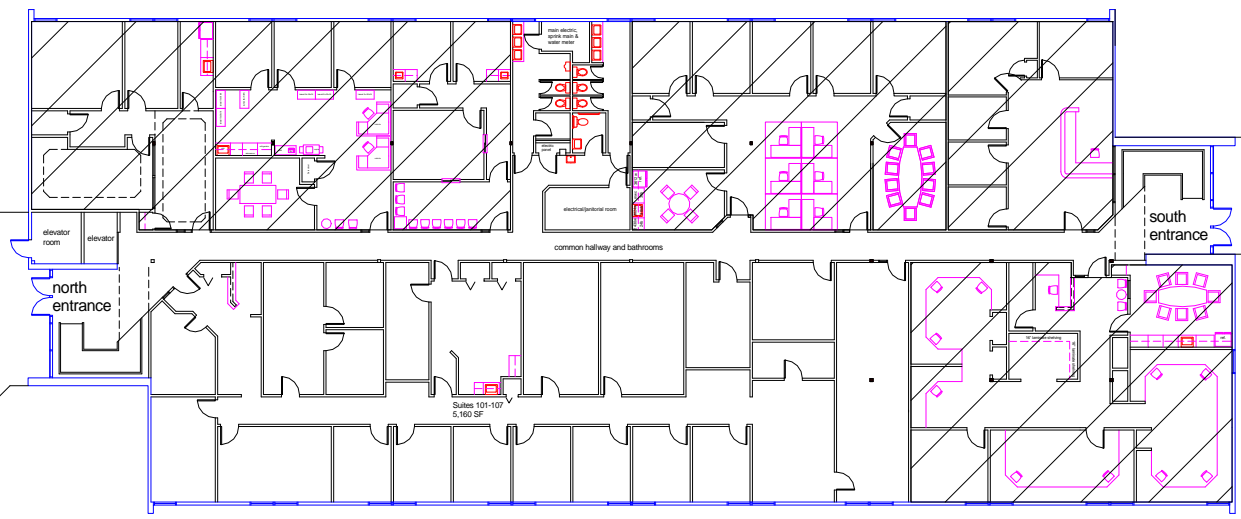

BLDG. #
M4
DRAWING DATES:
5/23/17
DRAWN BY:
SJR
SCALE:
1/32" = 1'

Macknight Bacon Prof. Center
6320 Fly Rd.
E. Syracuse, NY 13057

First Floor

loading & unloading area

Exhibit A.
6320 Fly Rd., E. Syracuse, NY
Suite 101-107 (5,160 Sq. Ft.)

dumpsters

monument sign