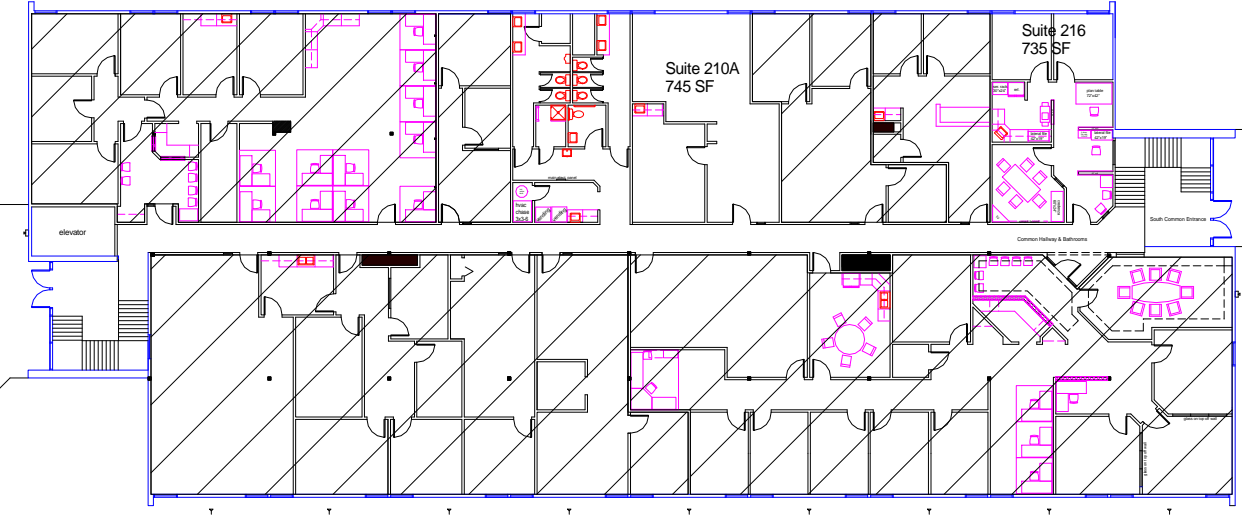

BLDG. #  
M-4  
DRAWING DATES:  
10/1/16  
DRAWN BY:  
SJR  
SCALE:  
1/16" = 1'

Macknight Bacon Prof. Center  
6320 Fly Road  
E. Syracuse, NY 13057

### Second Floor

DP

monument sign